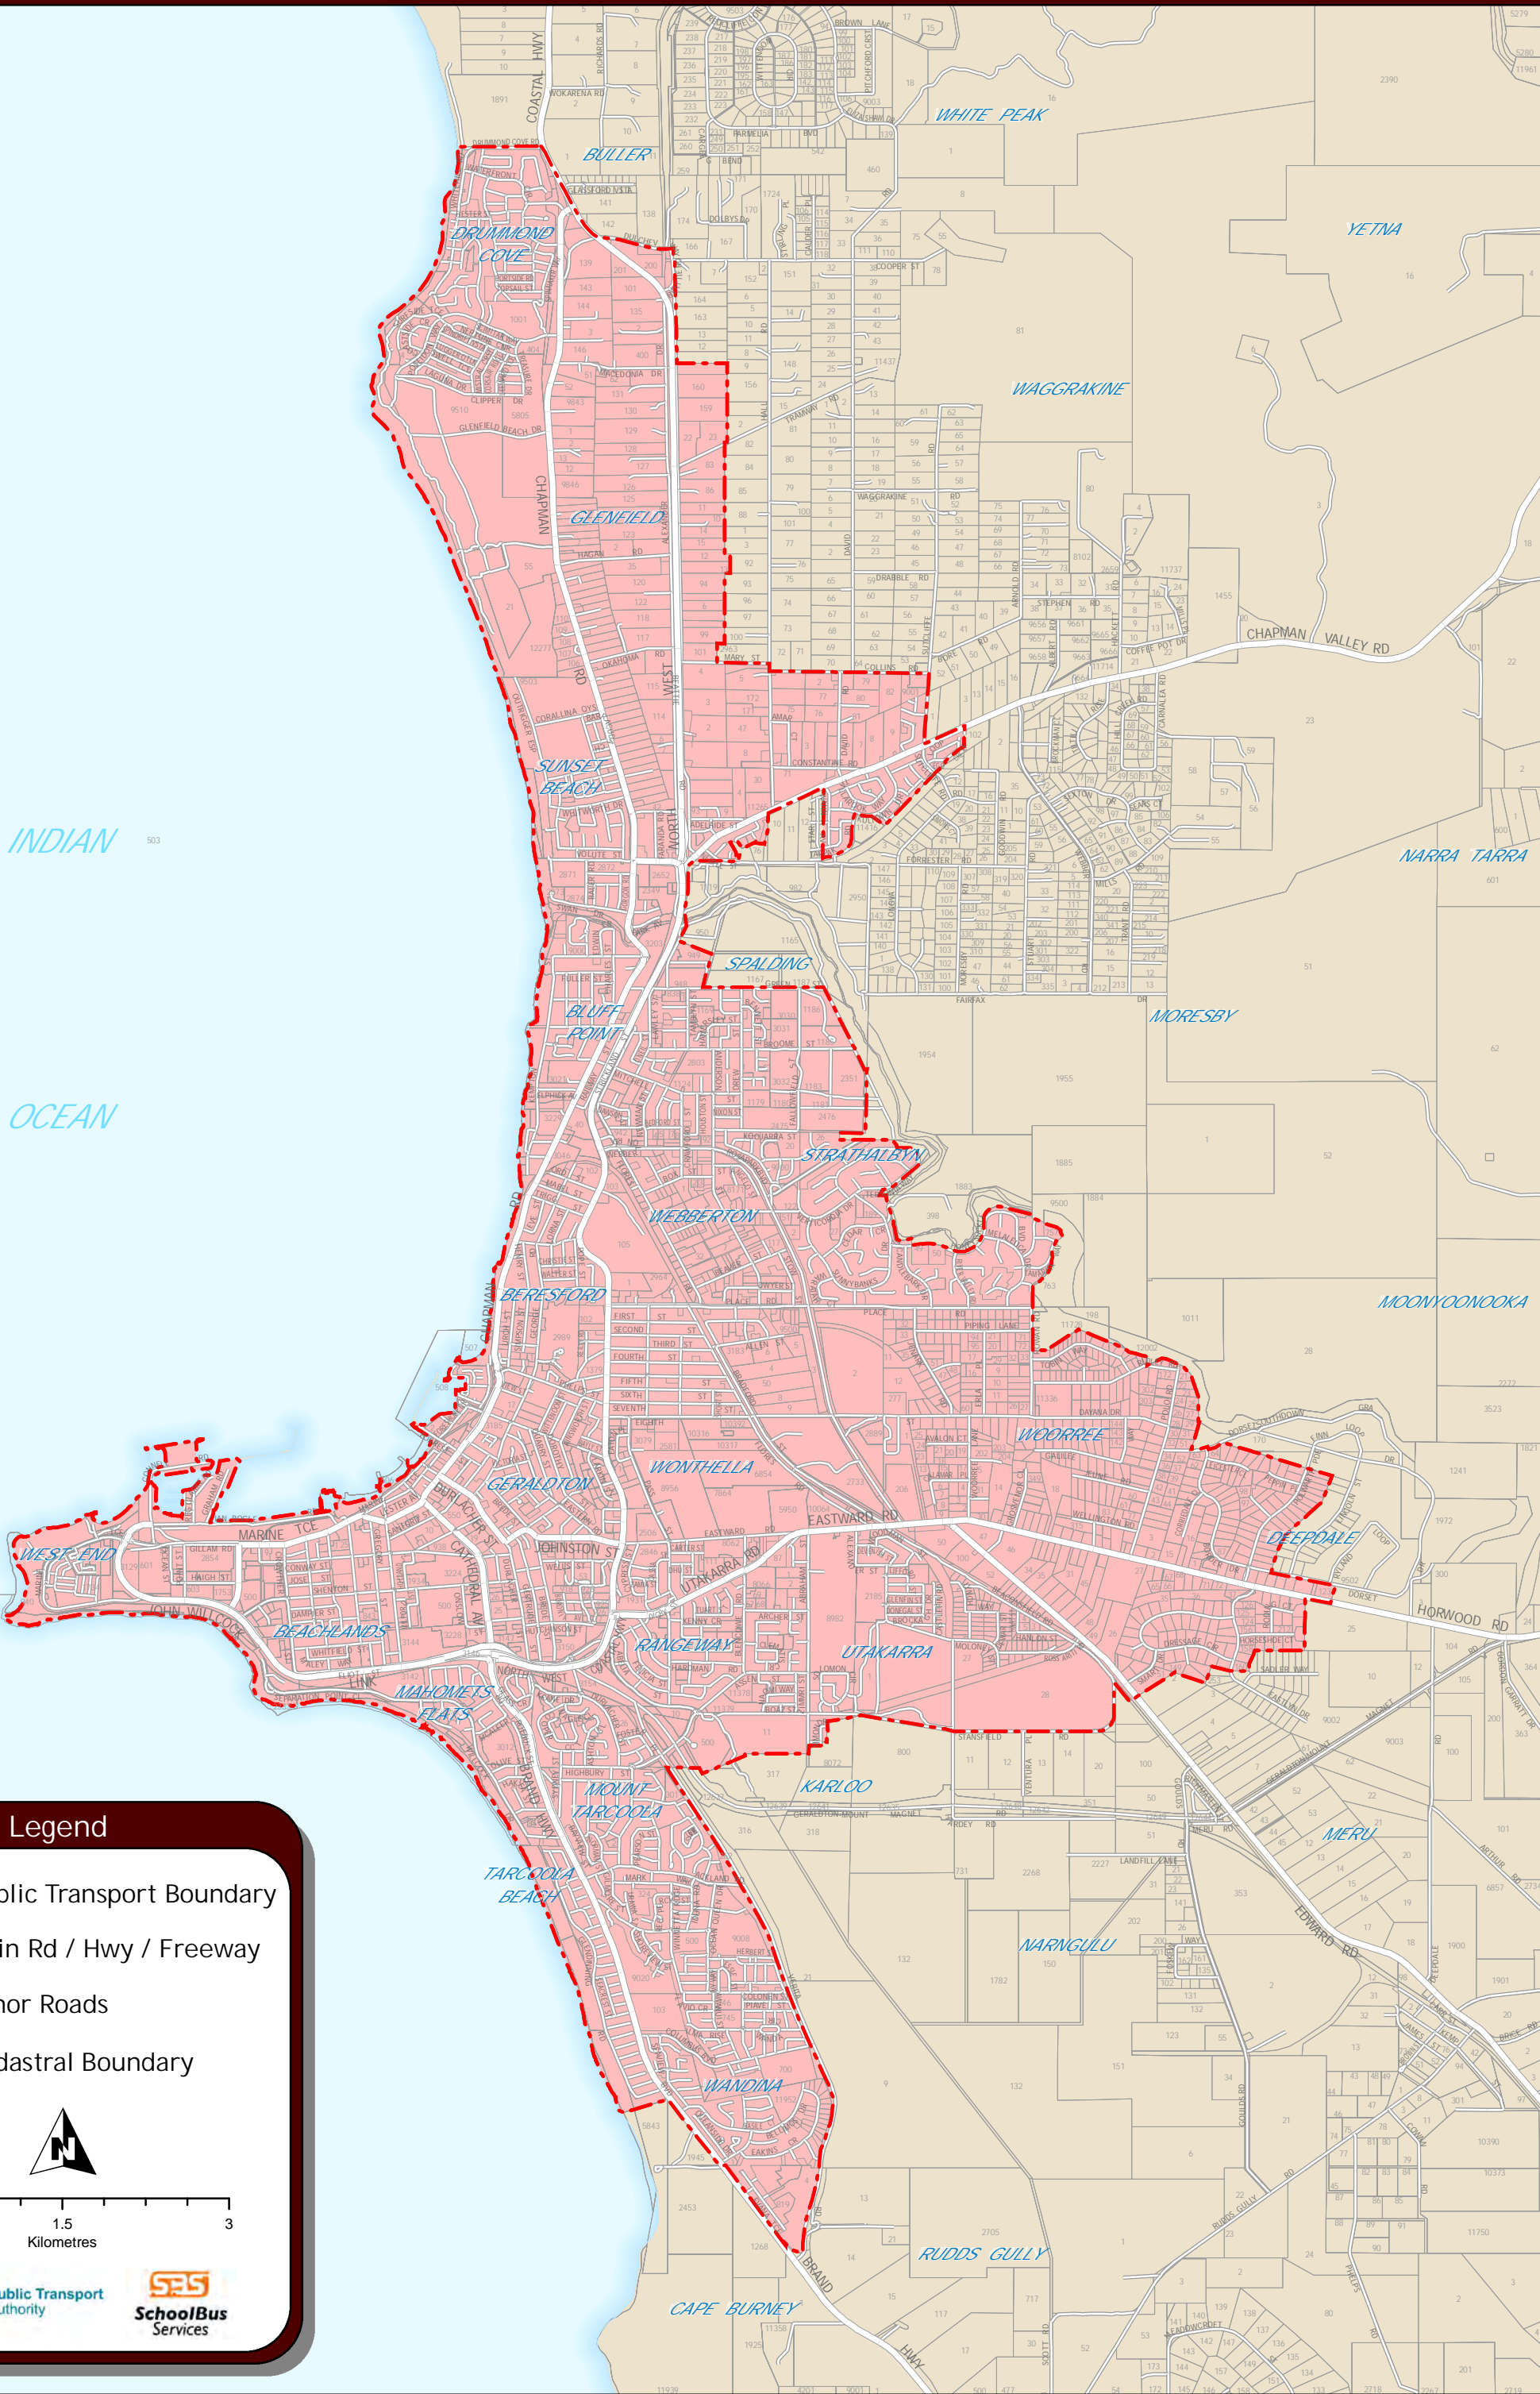

Geraldton Public Transport Area

Legend

-  Public Transport Boundary
-  Main Rd / Hwy / Freeway
-  Minor Roads
-  Cadastral Boundary

Public Transport Authority